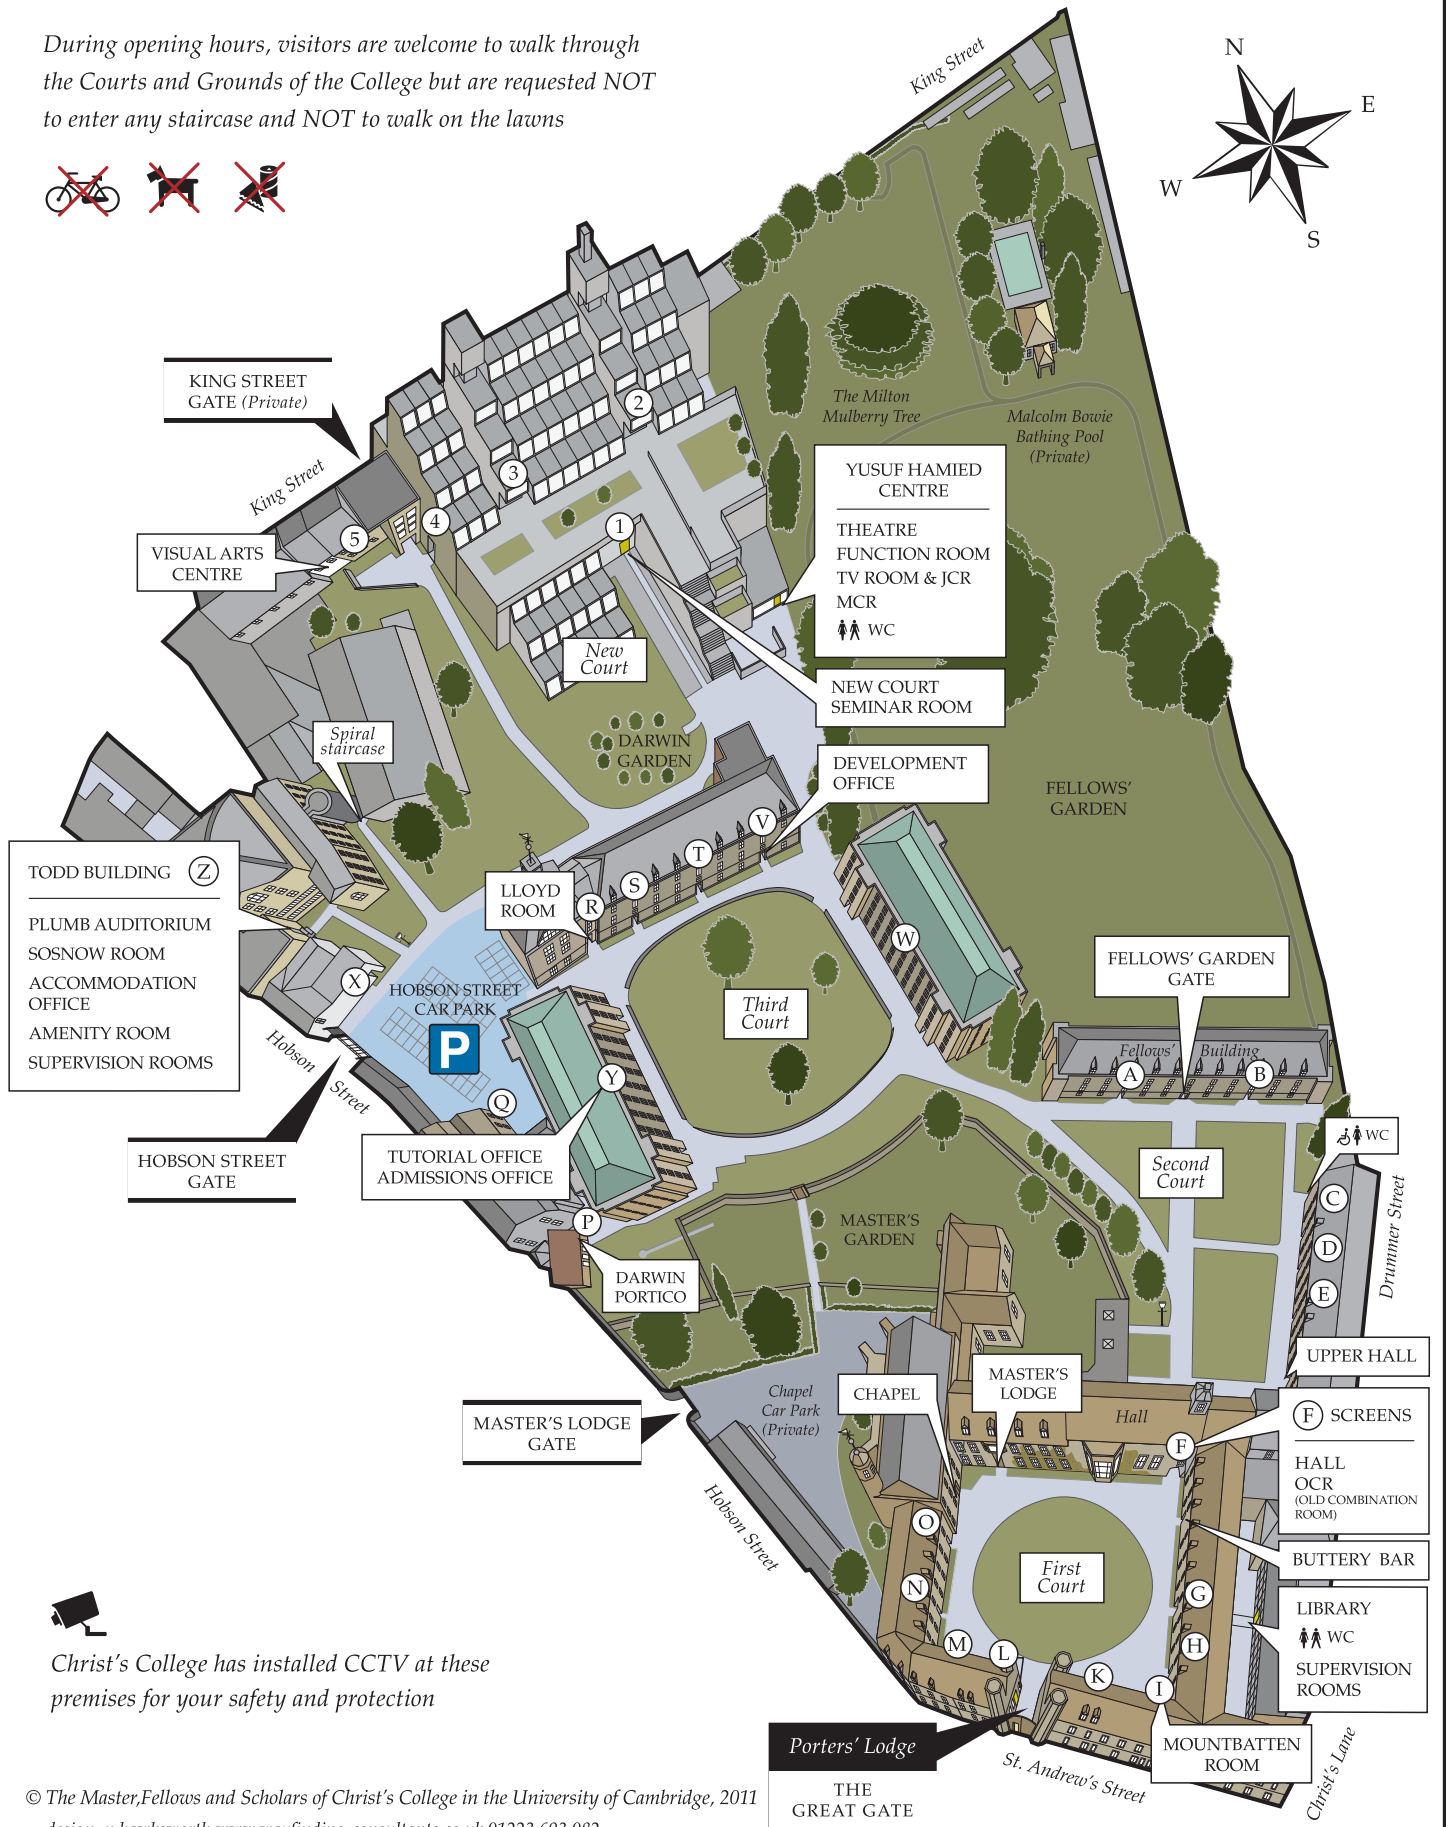

CHRIST'S COLLEGE College Map

Christ's College
St Andrew's Street
Cambridge
CB2 3BU
Tel. 01223 334900

During opening hours, visitors are welcome to walk through the Courts and Grounds of the College but are requested NOT to enter any staircase and NOT to walk on the lawns