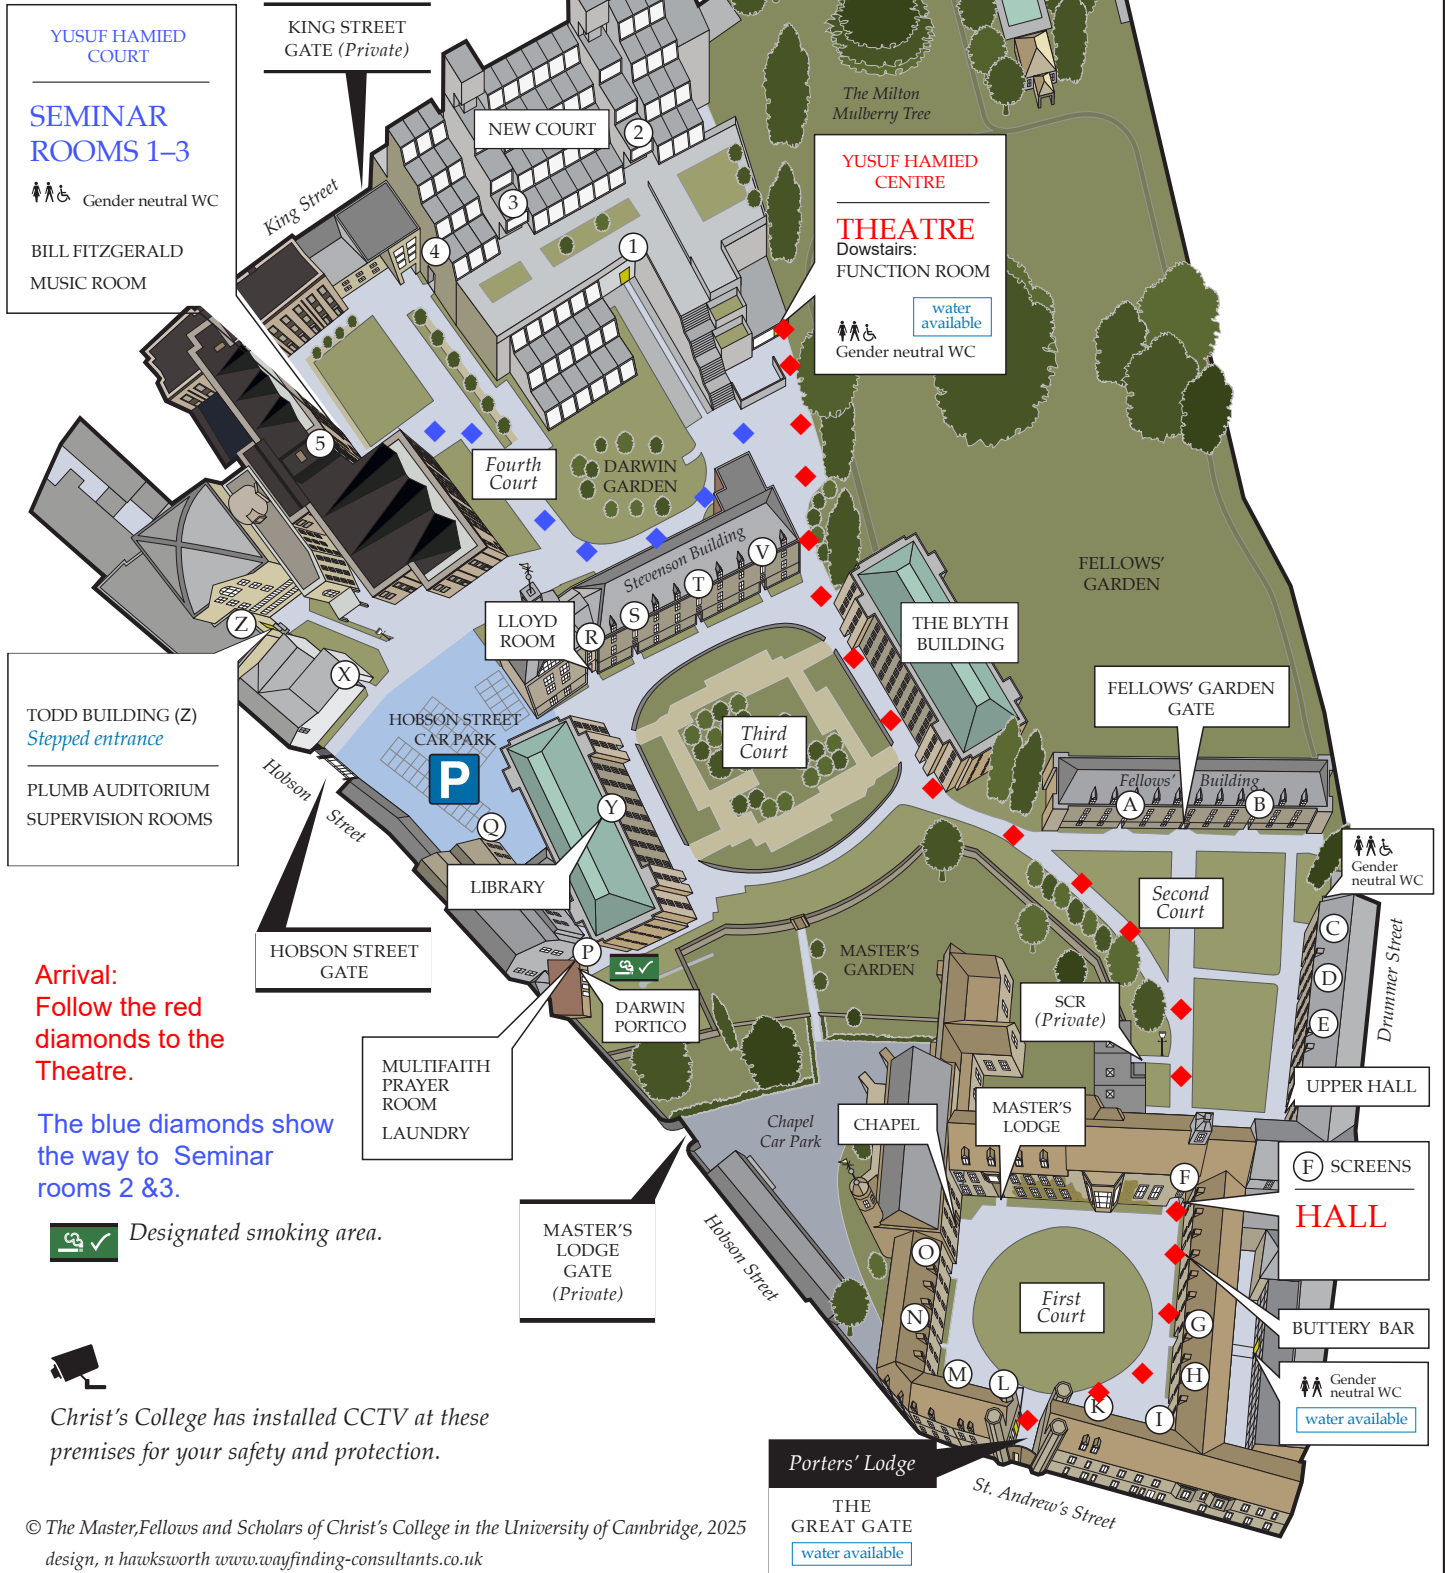

KING STREET GATE (Private)

NEW COURT 2

YUSUF HAMIED CENTRE
THEATRE
Dowstairs:
FUNCTION ROOM

water available
Gender neutral WC

Fourth Court

DARWIN GARDEN

LLOYD ROOM

Third Court

LIBRARY

HOBSON STREET GATE

DARWIN PORTICO

MULTIFAITH PRAYER ROOM
LAUNDRY

MASTER'S LODGE GATE (Private)

THE BLYTH BUILDING

FELLOWS' GARDEN GATE

FELLOWS' BUILDING

Second Court

MASTER'S GARDEN

SCR (Private)

CHAPEL

MASTER'S LODGE

First Court

Gender neutral WC

UPPER HALL

SCREENS
HALL

BUTTERY BAR

Gender neutral WC
water available

Porters' Lodge

THE GREAT GATE
water available

St. Andrew's Street