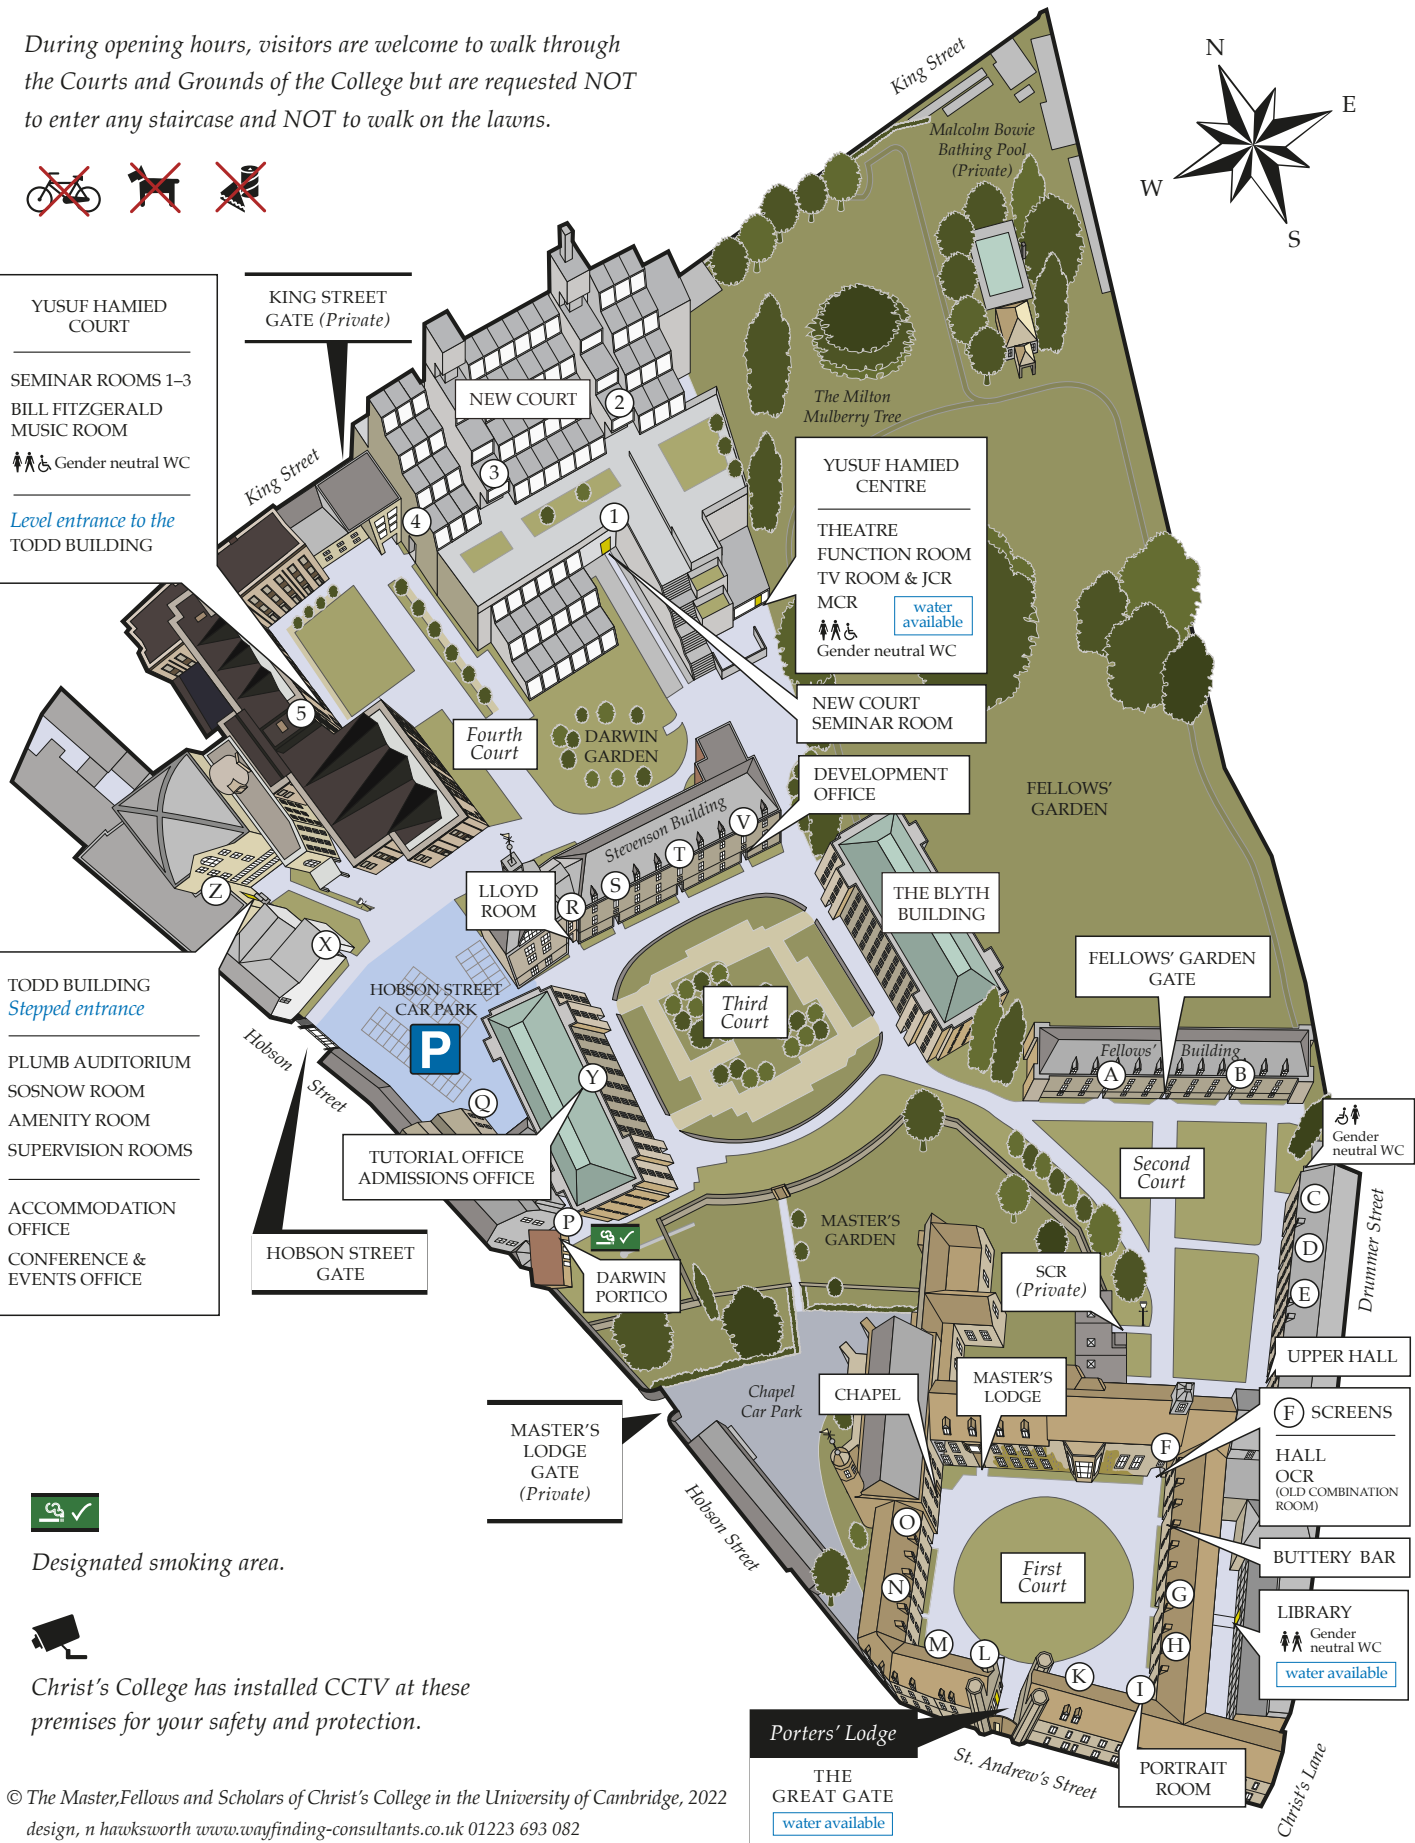

# CHRIST'S COLLEGE College Map

Christ's College  
St Andrew's Street  
Cambridge  
CB2 3BU  
Tel. 01223 334900

During opening hours, visitors are welcome to walk through the Courts and Grounds of the College but are requested NOT to enter any staircase and NOT to walk on the lawns.

**YUSUF HAMIED COURT**

SEMINAR ROOMS 1-3  
BILL FITZGERALD  
MUSIC ROOM

Gender neutral WC

Level entrance to the TODD BUILDING

**TODD BUILDING**  
*Stepped entrance*

PLUMB AUDITORIUM  
SOSNOW ROOM  
AMENITY ROOM  
SUPERVISION ROOMS

ACCOMMODATION OFFICE  
CONFERENCE & EVENTS OFFICE

Designated smoking area.

Christ's College has installed CCTV at these premises for your safety and protection.

Porters' Lodge  
THE GREAT GATE  
*water available*

LIBRARY  
 Gender neutral WC  
*water available*