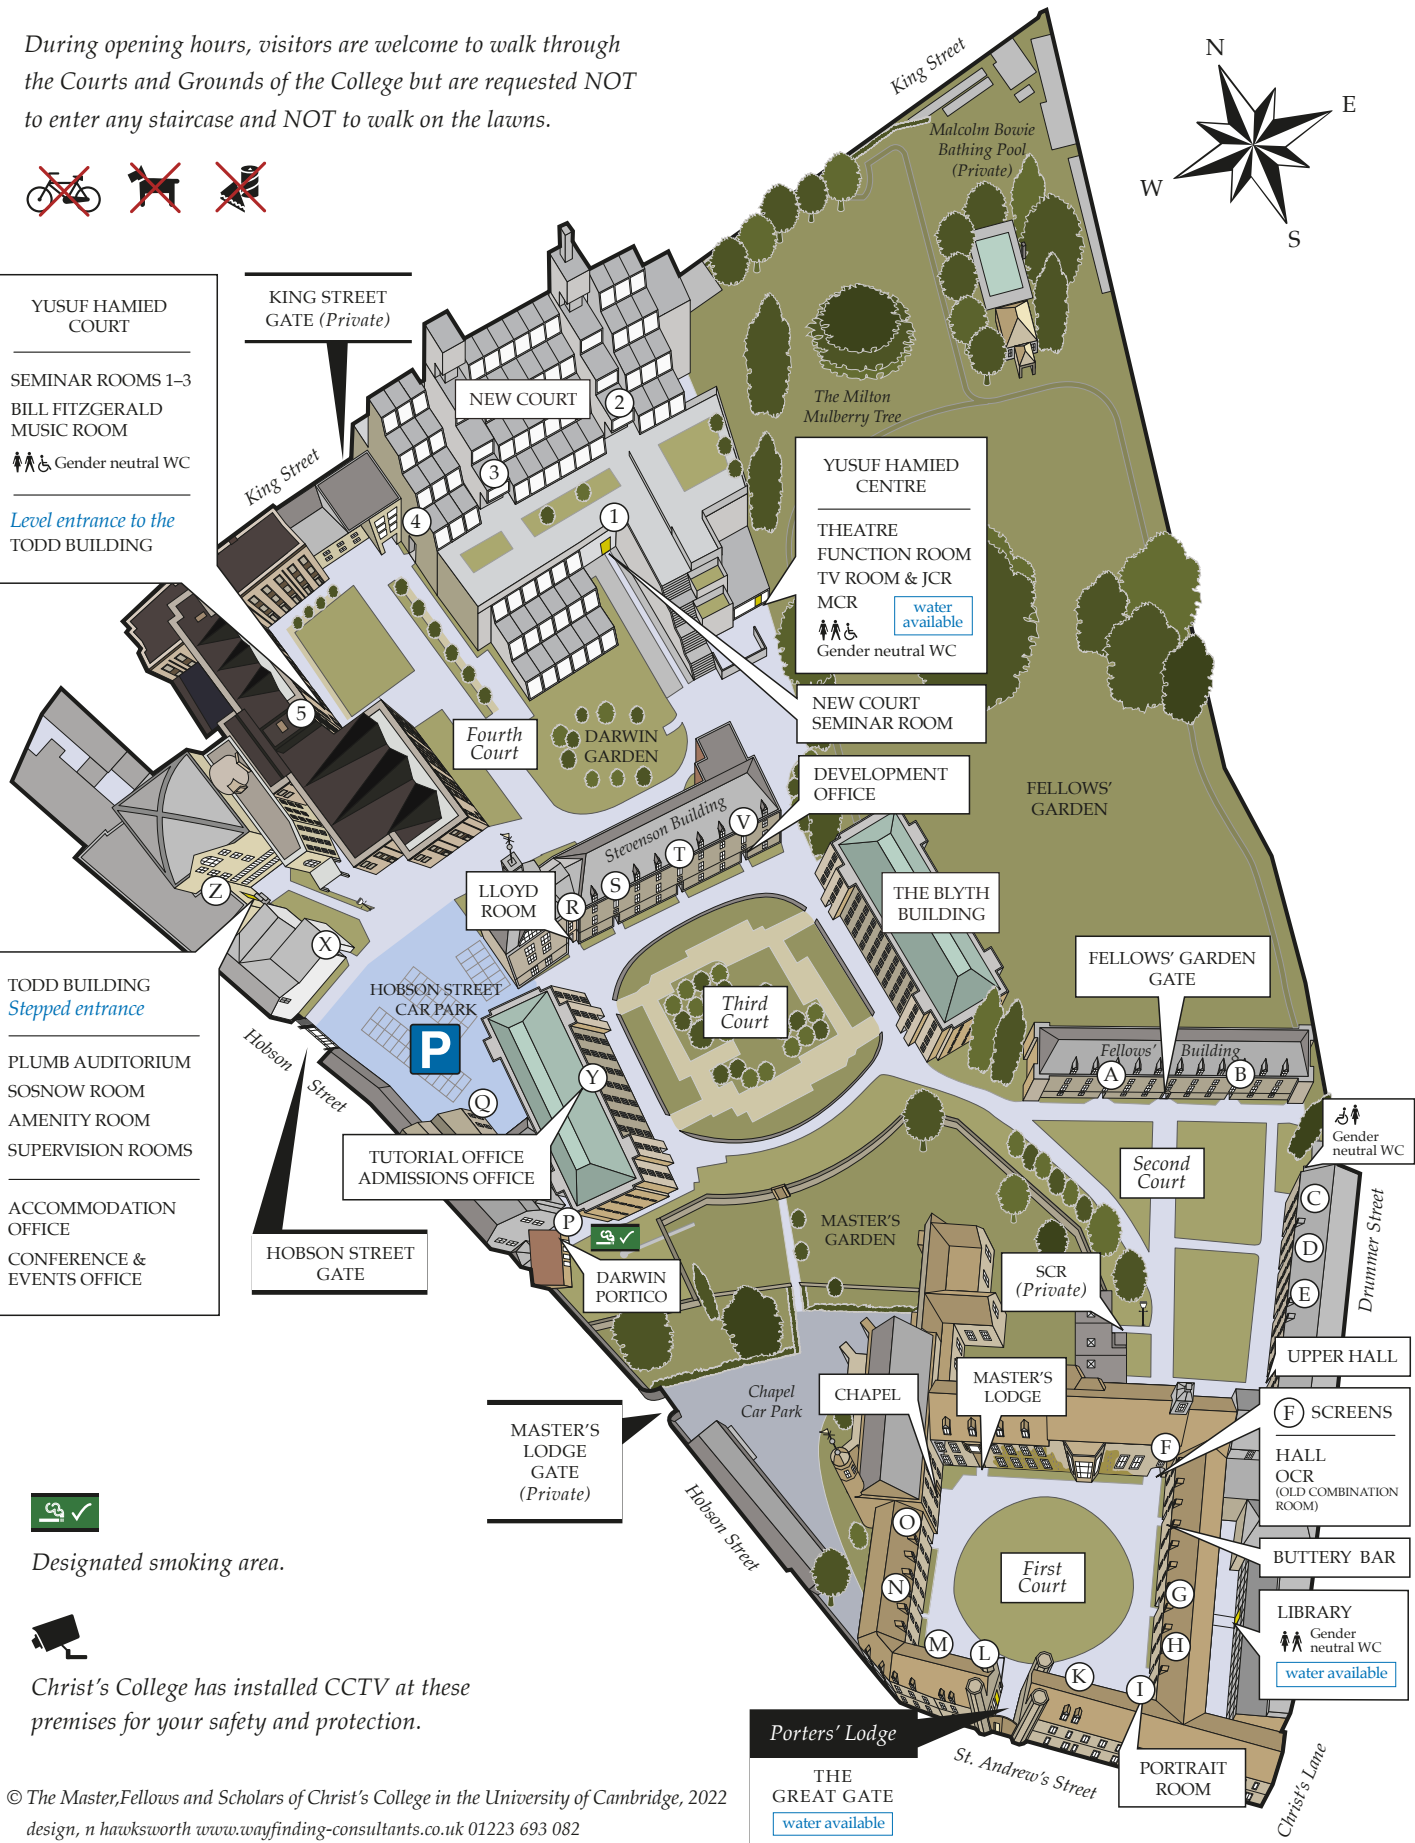

**YUSUF HAMIED COURT**

SEMINAR ROOMS 1-3  
BILL FITZGERALD  
MUSIC ROOM

Gender neutral WC

Level entrance to the TODD BUILDING

**TODD BUILDING**  
Stepped entrance

PLUMB AUDITORIUM  
SOSNOW ROOM  
AMENITY ROOM  
SUPERVISION ROOMS

ACCOMMODATION OFFICE  
CONFERENCE & EVENTS OFFICE

Designated smoking area.

Christ's College has installed CCTV at these premises for your safety and protection.

Porters' Lodge  
THE GREAT GATE  
water available