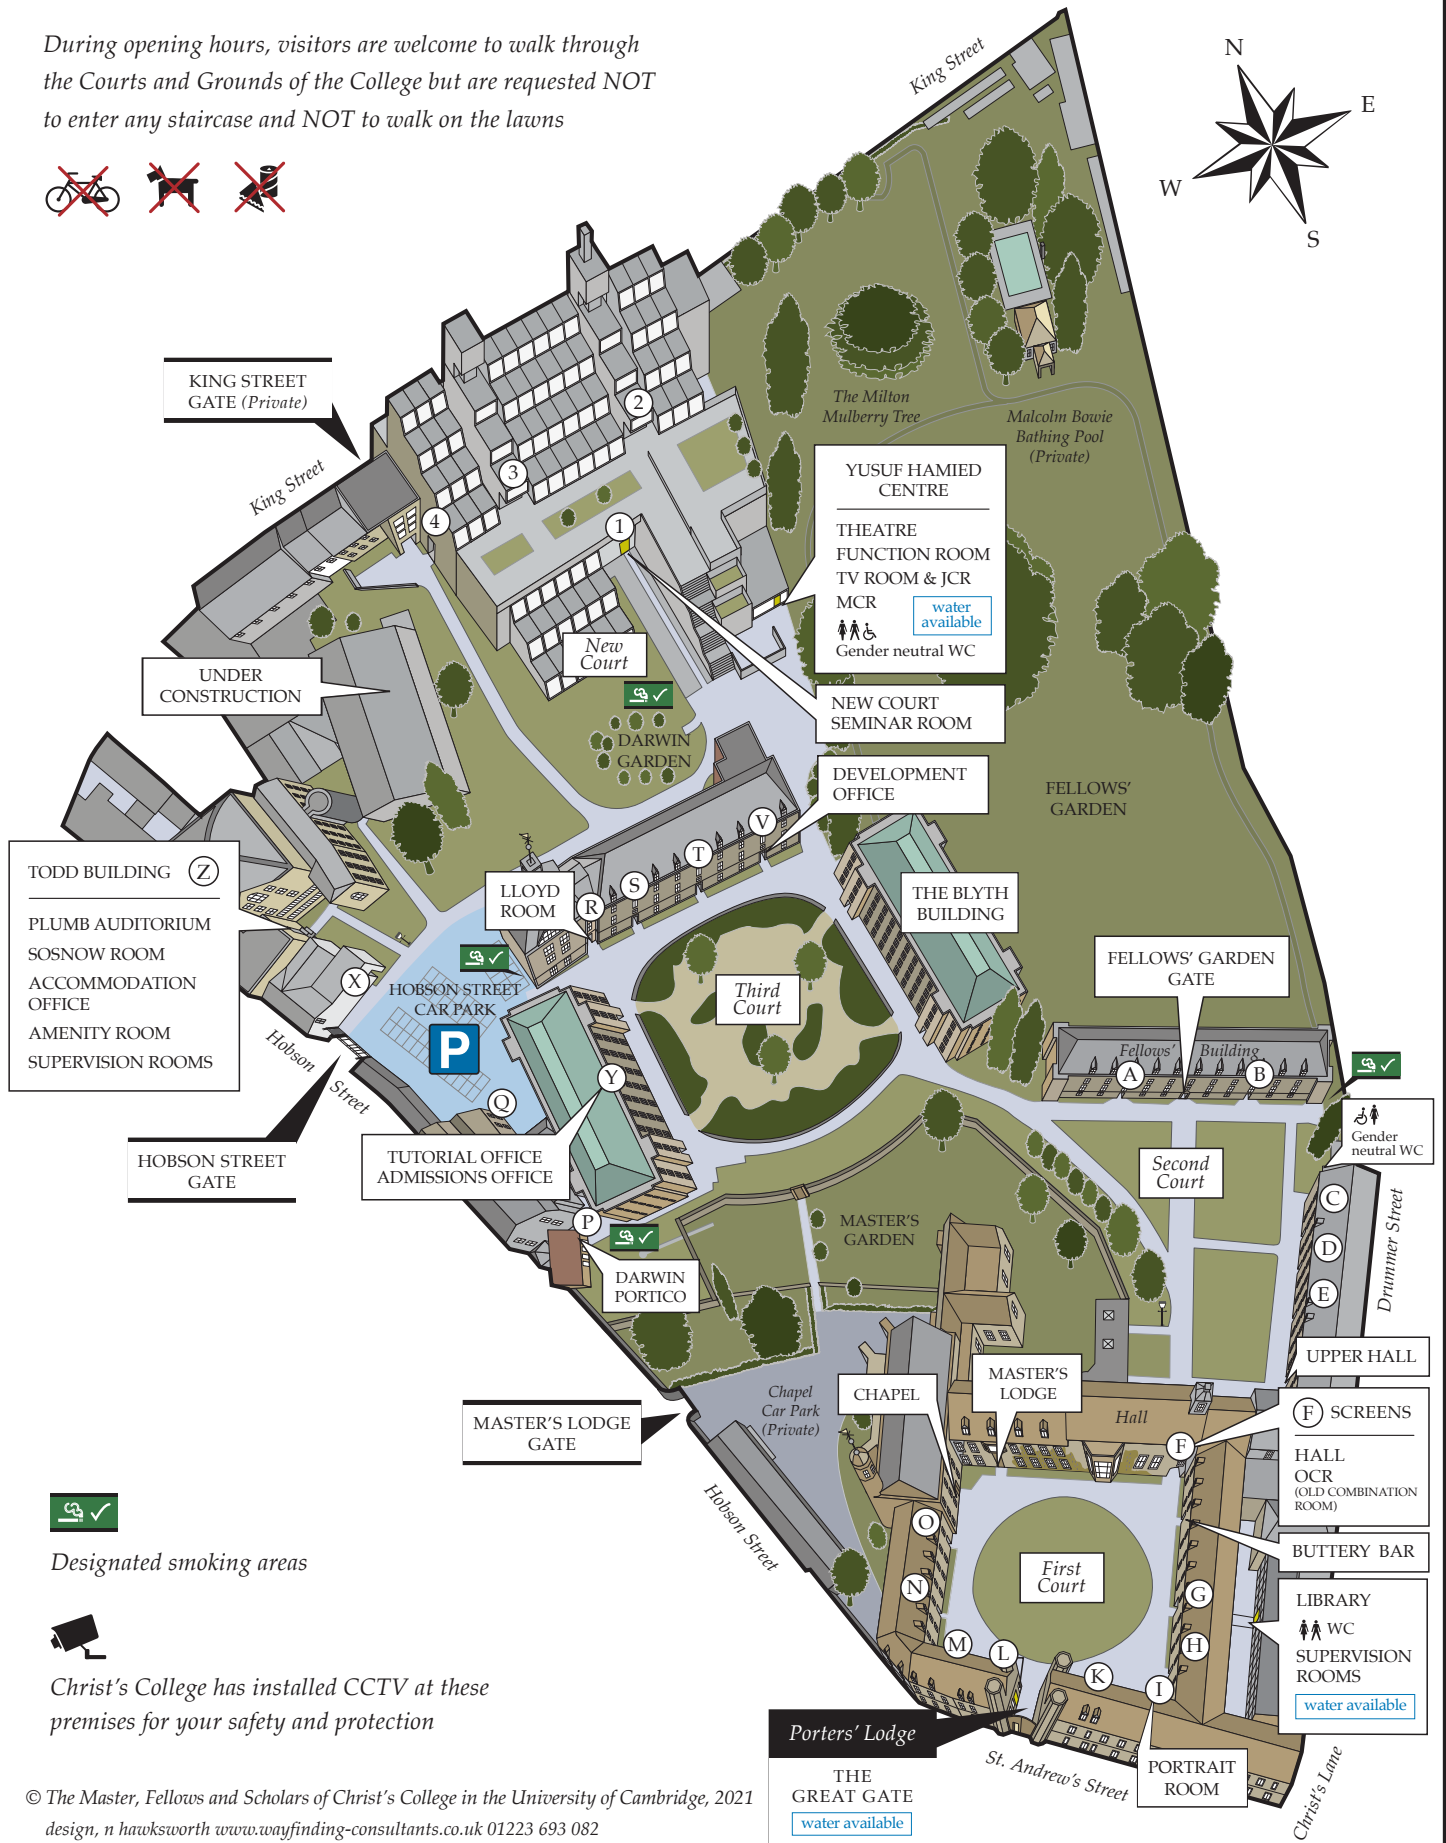

CHRIST'S COLLEGE

College Map

Christ's College
 St Andrew's Street
 Cambridge
 CB2 3BU
 Tel. 01223 334900

During opening hours, visitors are welcome to walk through the Courts and Grounds of the College but are requested NOT to enter any staircase and NOT to walk on the lawns

Designated smoking areas

Christ's College has installed CCTV at these premises for your safety and protection