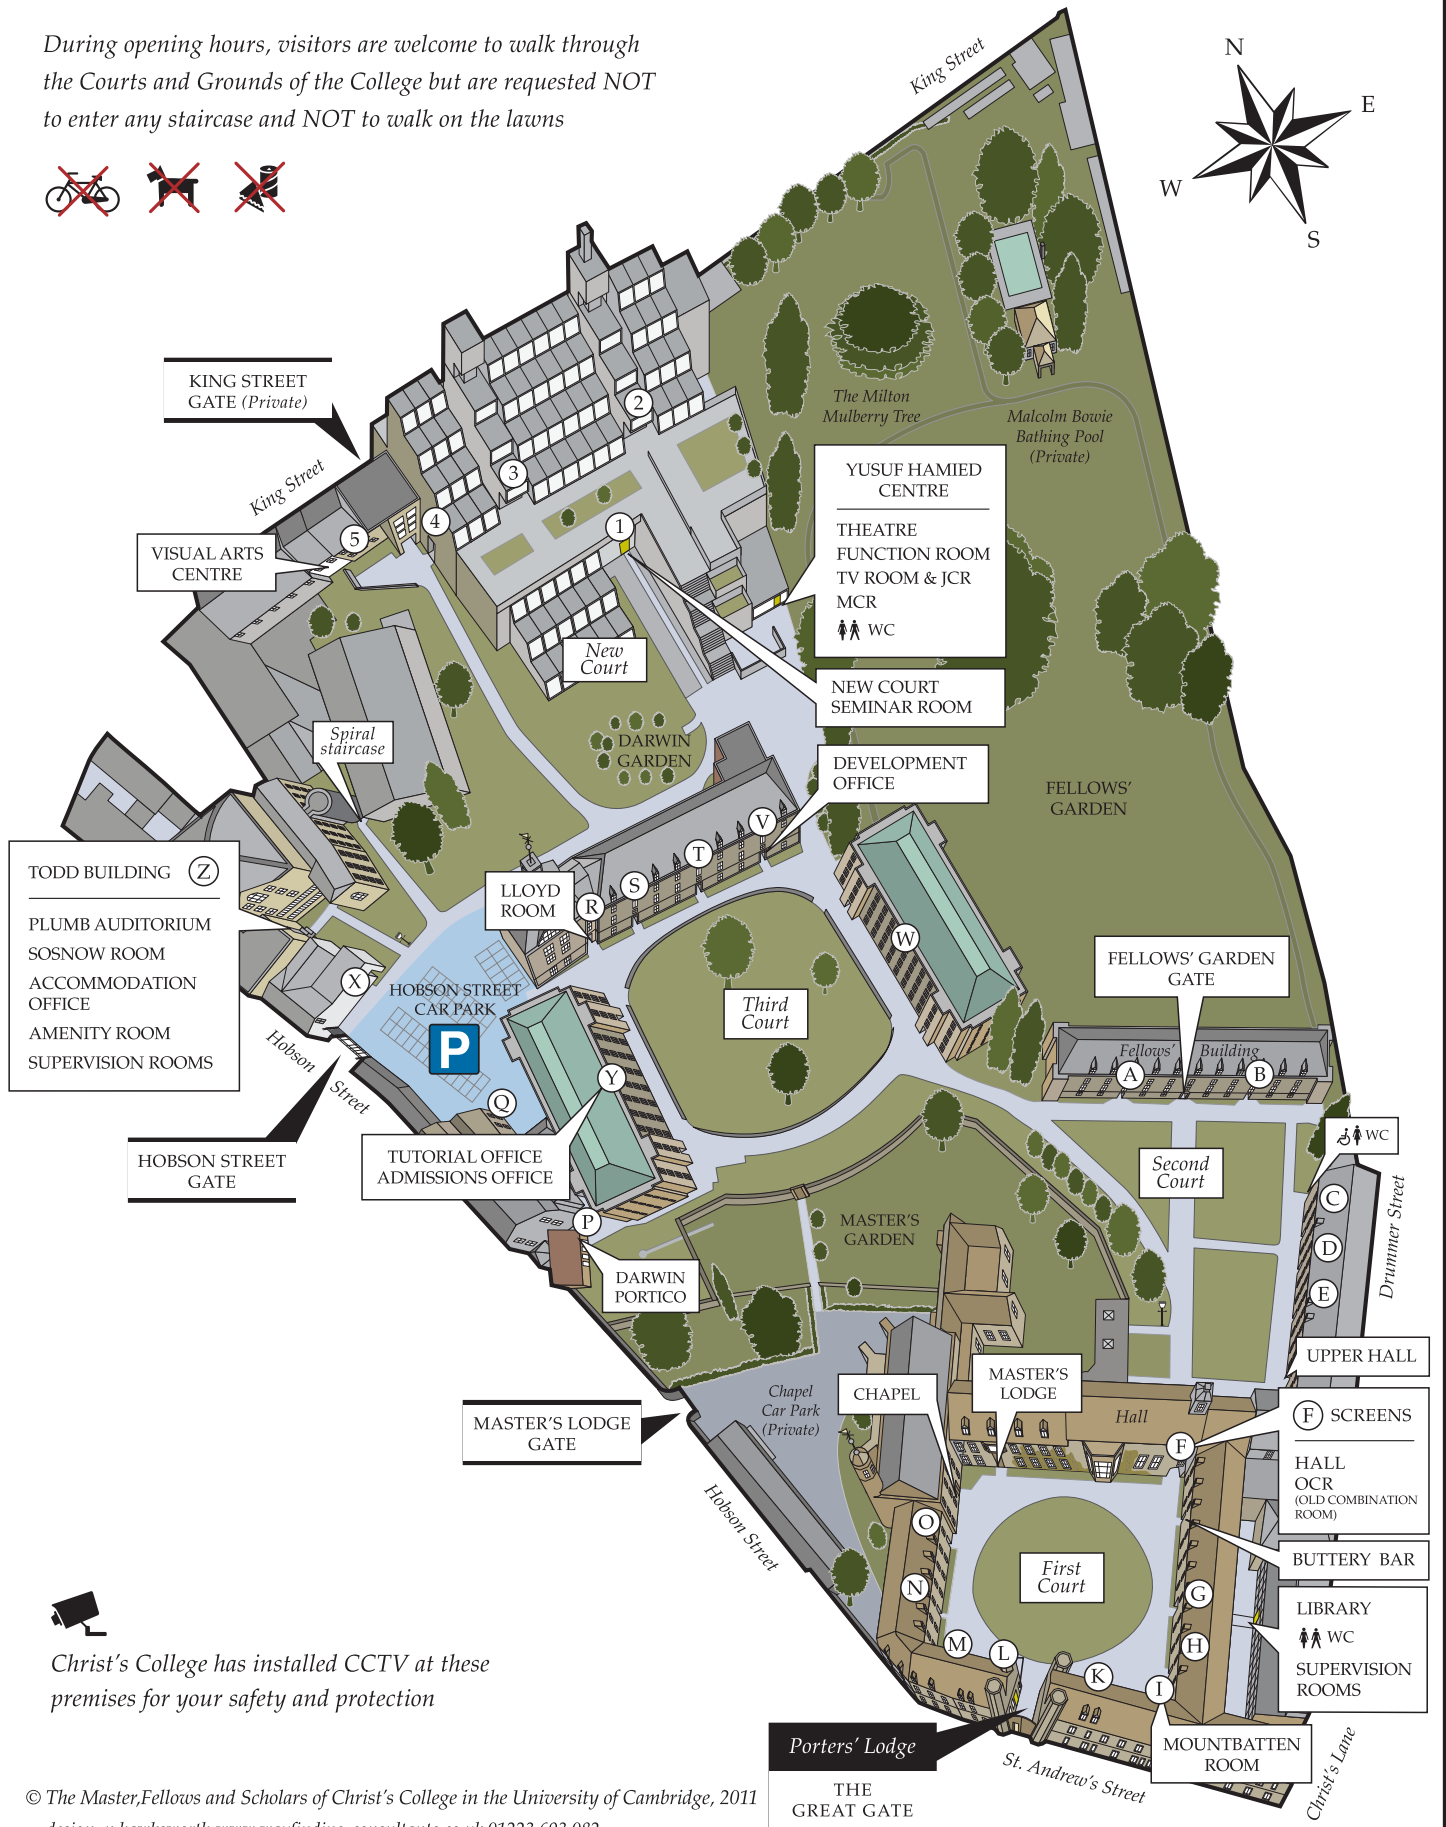

CHRIST'S COLLEGE

College Map

Christ's College
 St Andrew's Street
 Cambridge
 CB2 3BU
 Tel. 01223 334900

During opening hours, visitors are welcome to walk through the Courts and Grounds of the College but are requested NOT to enter any staircase and NOT to walk on the lawns