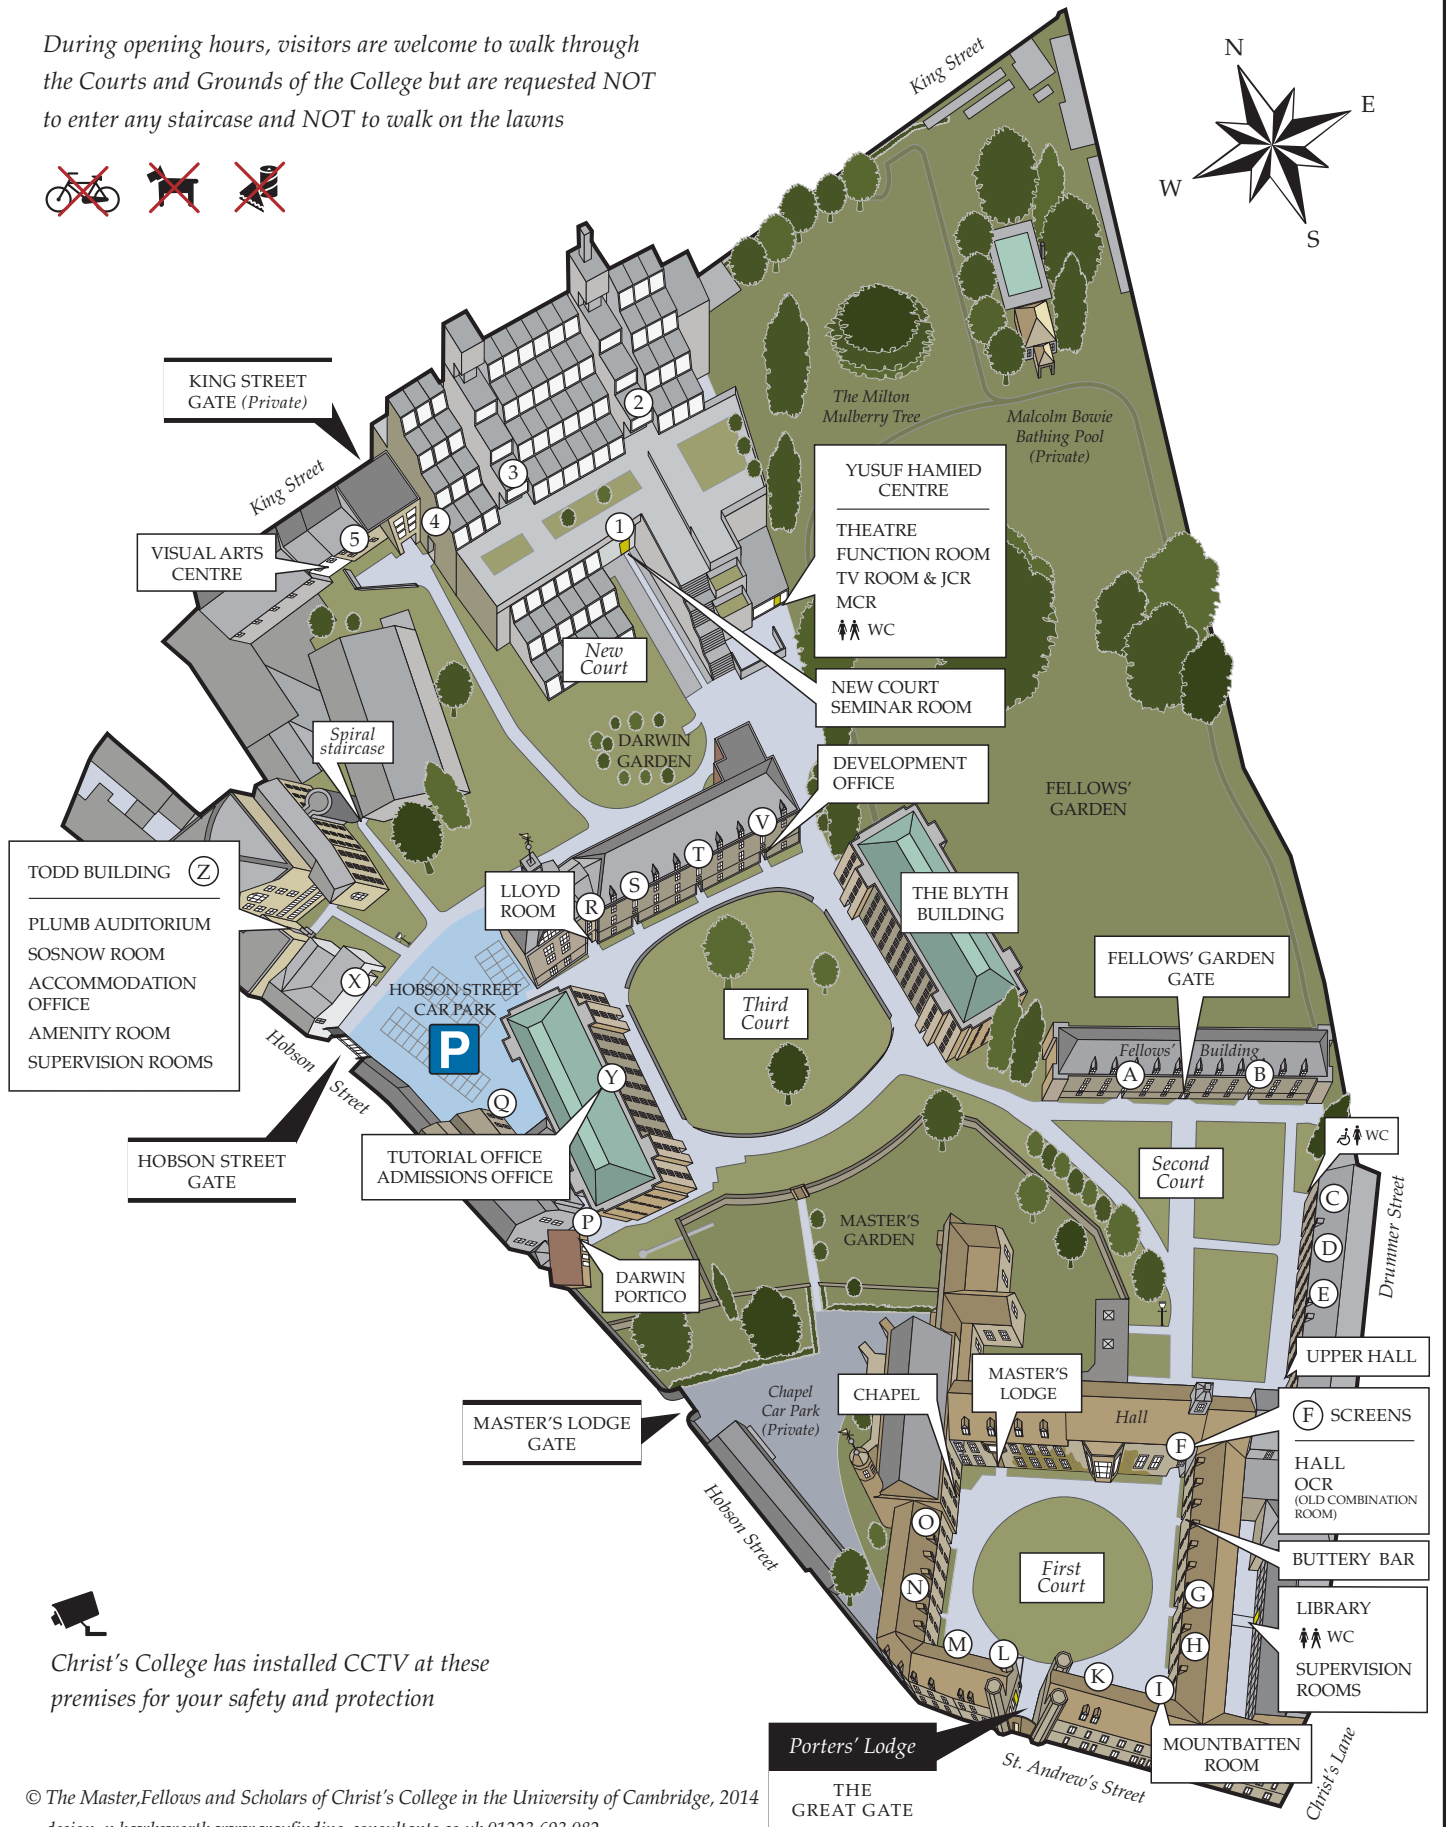

CHRIST'S COLLEGE College Map

Christ's College
St Andrew's Street
Cambridge
CB2 3BU
Tel. 01223 334900

During opening hours, visitors are welcome to walk through the Courts and Grounds of the College but are requested NOT to enter any staircase and NOT to walk on the lawns

 Christ's College has installed CCTV at these premises for your safety and protection